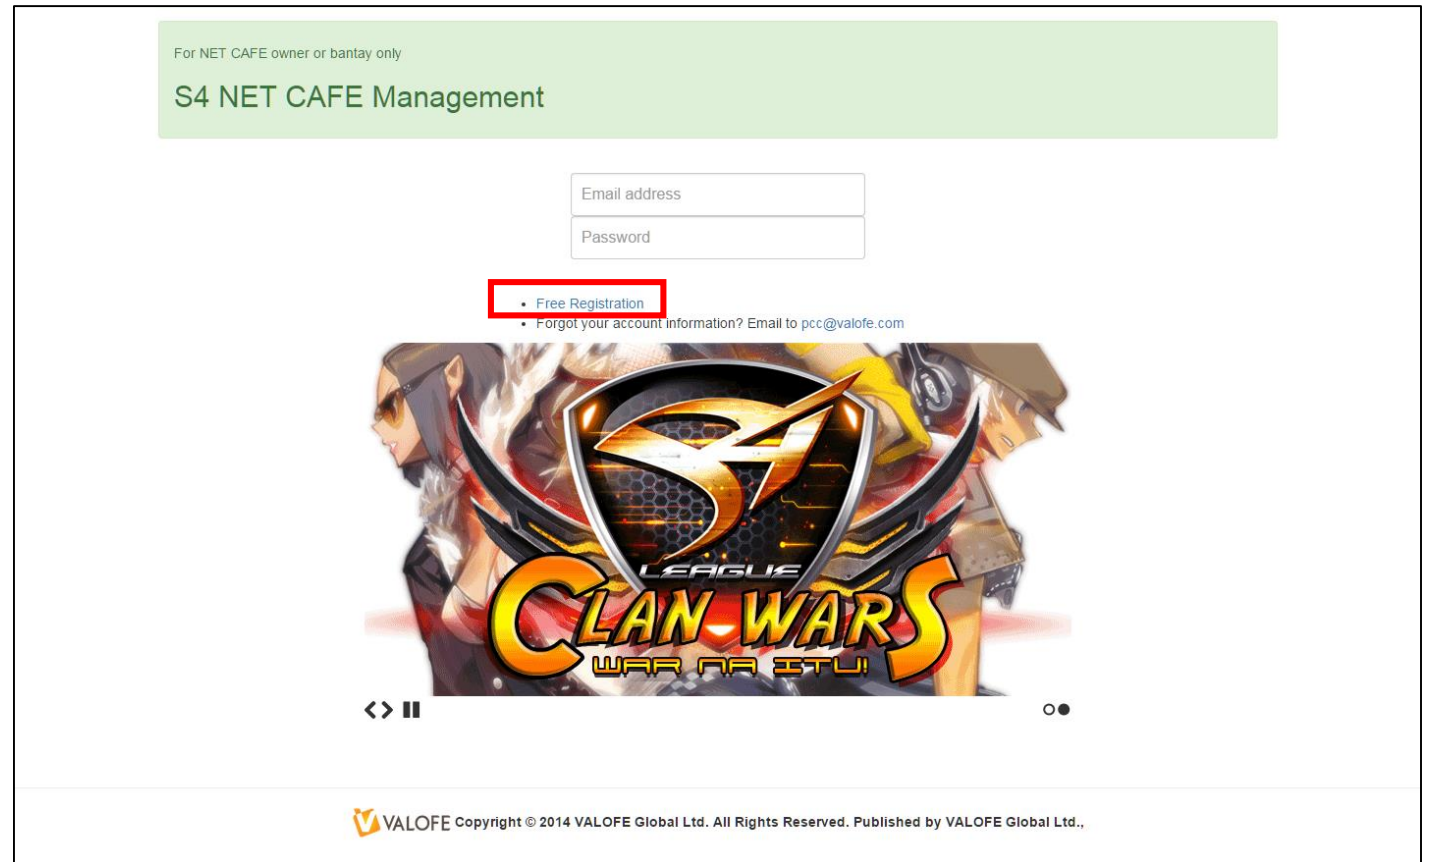

How to become S4 Partner NET CAFÉ?

VERY SIMPLE! Less then 3 Minutes to sign up!

1. Visit **PCC.VALOFE.COM**
2. Click “Free Registration”